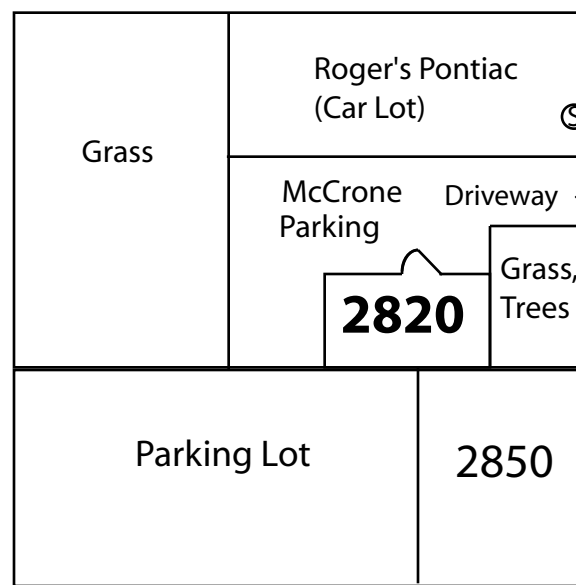

26th Street

28th Street

29th Street

W
a
b
a
s
h

A
v
e

Parking
Lot

26th Street

2600

Roger's
Pontiac

28th Street

W
a
b
a
s
h

A
v
e

Grass

Roger's Pontiac
(Car Lot)

McCrone Parking Driveway

Grass,
Trees

2820

Parking Lot

2850

29th Street

M
i
c
h
i
g
a
n

A
v
e

U-turn

M
i
c
h
i
g
a
n

A
v
e

Mercy
Hospital

CHURCH

Ⓝ Northbound
buses #1, #3, #4

Ⓞ Southbound
buses #1, #4